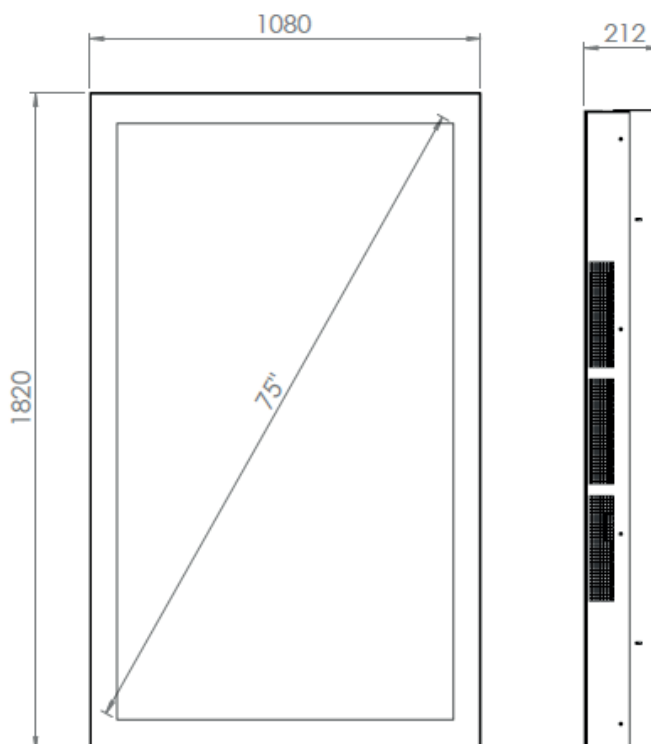

## Outdoor Wall Casing 75"

### Wall Casing for Outdoor environment

HI-ND Outdoor Wall Casing is perfect for marketing and information outside. Designed for all weather conditions. Smooth design without visible cables for mounting on wall. It supports portrait mode. Available in black and white as standard. Designed for OH75A.

## TECHNICAL DRAWING